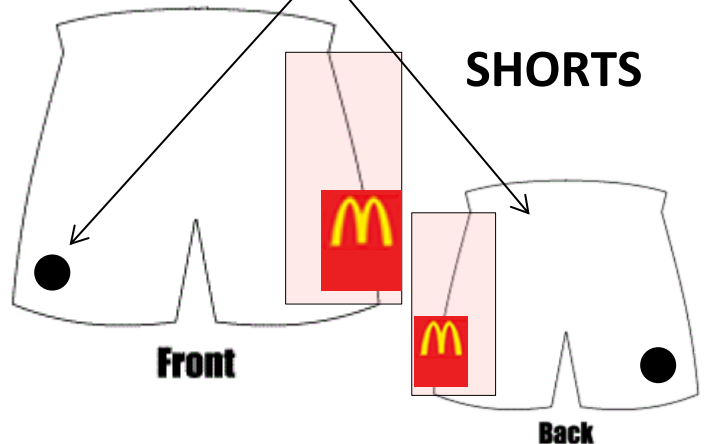

Front

Back

SHORTS

Front

Back

POLO SHIRT

Registration patches are to be affixed to the front of the uniform top and must be entirely visible

- Centre sponsorship logos, no larger than 30cmx10cm

Front

Back

Small Patch (55mm x 20mm): Singlet & Crop Top
The right sleeve and front right chest side of the uniform top must be reserved for LAA sponsorships

Registration patches are to be affixed to the front of the uniform top and must be entirely visible

The age label is to be affixed on the left side of the shorts or similar

- The manufacturer's logo on shorts are to be no larger than 4cmx4cm
- Centre sponsorship logos are to be no larger than 10cmx5cm on shorts
- The Centre logo on the shorts are to be no larger than 10cmx5cm

Front

Back

SHORTS

Front

Back